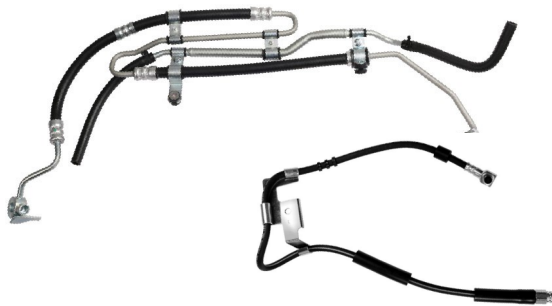

500+ new skus!

- Power Steering Hose
- Power Steering/Return Hose Assemblies
- Brake Hose Assemblies
- Oil Cooler & Transmission Lines