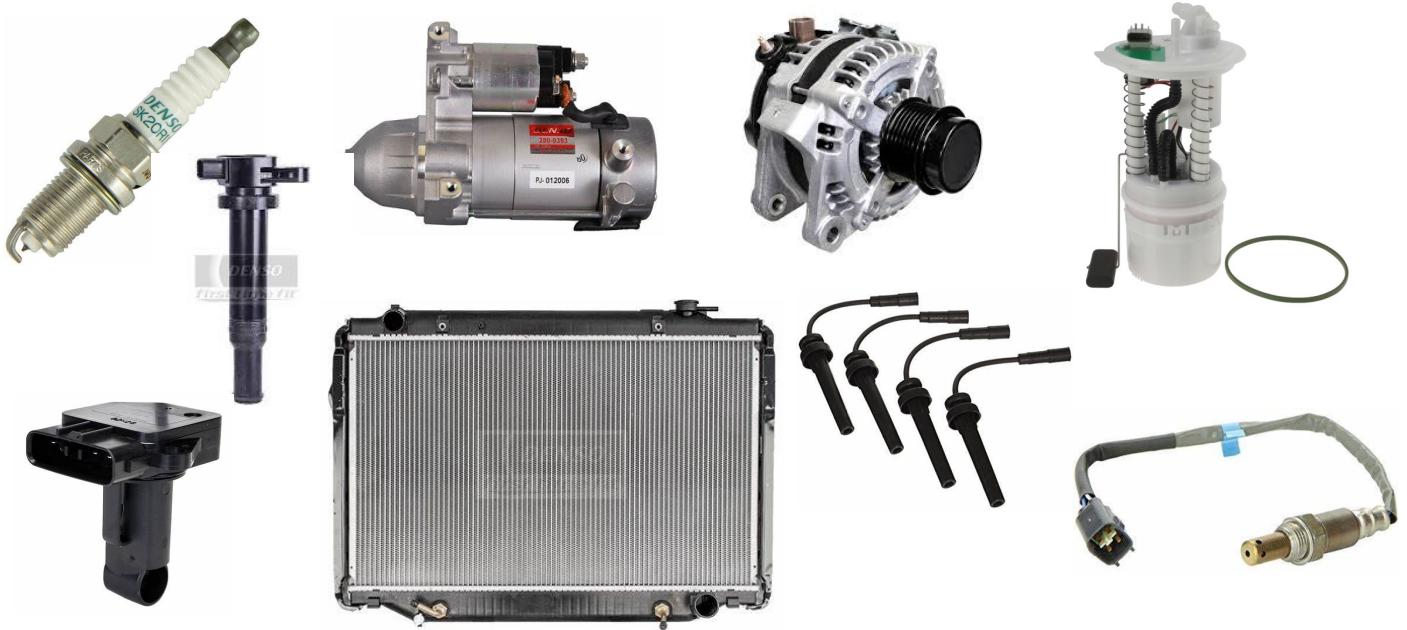

DENSO *first time fit*